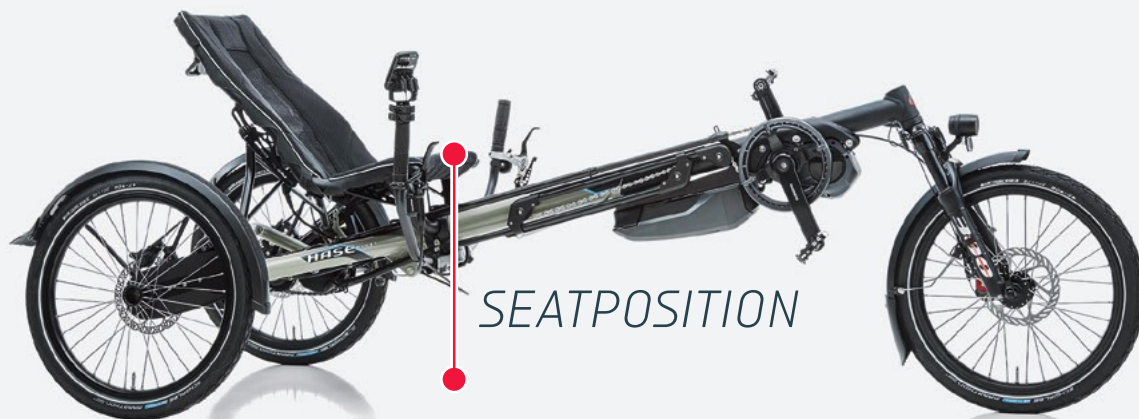

LOW AND SPORTY

18,1 inch 46 cm

Without suspension

19,7 inch 50 cm

Suspension in high position

22,0 inch 56 cm

Suspension in low position