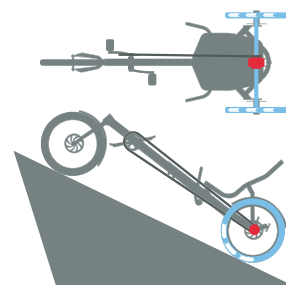

TWO-WHEEL DRIVE? NO PROBLEM!

> With a delta trike, most of the weight rests on the rear axle, which translates into good traction for the rear wheels. If you add a Differential, which transfers the power to both rear wheels, it's even easier to power up steep hills – regardless of the road surface.

> Optimal uphill option: a Shimano Steps mid-motor!