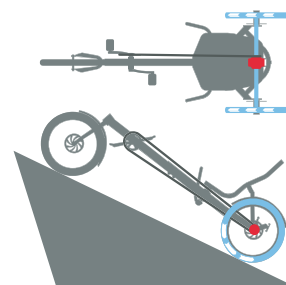

## SMALL TURNING RADIUS

> Thanks to its geometry, a delta trike can turn on a dime – which can also be helpful when parking.

## GET INTO THE SEAT COMFORTABLY

> When your delta trike is parked on level ground, you can sit down easily on the seat between the rear wheels.

## UPRIGHT PARKING

> Upright parking allowed! A delta trike can be parked with its front wheel in the air, which saves space indoors and is a real eye-catcher outdoors.

## TWO-WHEEL DRIVE? NO PROBLEM!

> With a delta trike, most of the weight rests on the rear axle, which translates into good traction for the rear wheels. If you add a Differential, which transfers the power to both rear wheels, it's even easier to power up steep hills – regardless of the road surface.