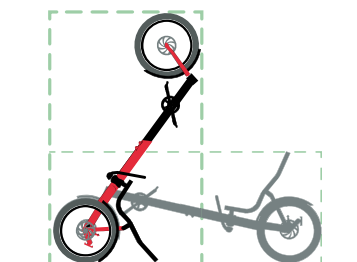

UPRIGHT PARKING

> Upright parking allowed! A delta trike can be parked with its front wheel in the air, which saves space indoors and is a real eye-catcher outdoors.